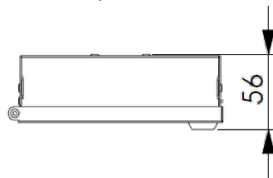

#### Technical Data

Dimension HxWxD in mm  
Product Code For Colour  
Material Type

206mm x 161mm x 56mm  
RAL 9005 Black Color = WL0S04PLCDBL or RAL 7035 L.Gray= WL0S04PLCDLG  
Sheet Steel

#### Drawings

Front view

Side view

Top view

Isometric view