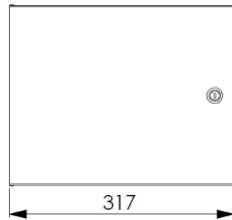

24 Port Sc Simplex Wall mounting M Type fiber optic splice box

- Wall mounting type
- Solid and sturdy metal structure for wall mounting
- Lockable front cover
- User friendly design

PN: WL0M24PSCSCC

Technical Data

Dimension HxWxD in mm
Product Code For Colour
Material Type

317mm x 92mm x 256mm
RAL 9005 Black Color = **WL0M24PSCSBL** or RAL 7035 L.Gray color = **WL0M24PSCSLG**
Sheet Steel

Drawings

Front view

Side view

Top view

Isometric view