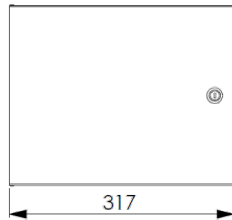

Dimension HxWxD in mm
Product Code For Colour
Material Type

317mm x 92mm x 256mm
RAL 9005 Black Color = **WL0M24PSCDBL** or RAL 7035 L.Gray color = **WL0M24PSCDLG**
Sheet Steel

Drawings

Front view

Side view

Top view

Isometric view