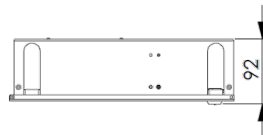

Dimension HxWxD in mm
Product Code For Colour
Material Type

317mm x 92mm x 256mm
RAL 9005 Black Color = **WL0M24PSCDBL** or RAL 7035 L.Gray color = **WL0M24PSCDLG**
Sheet Steel

Drawings

Front view

Side view

Top view

Isometric view