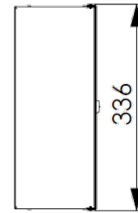

PN: WL0B64PSCSCC

Technical Data

Dimension HxWxD in mm
 Product Code For Colour
 Material Type

336 x 429 x 138mm
 RAL 9005 Black Color= WL0B64PSCSBL or RAL 7035 L.Gray = WL0B64PSCSLG
 Sheet Steel

Drawings

Front view

Side view

Top view

Isometric view