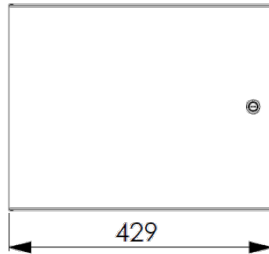

PN: WL0B64PSCSCC

Technical Data

Dimension HxWxD in mm
 Product Code For Colour
 Material Type

336 x 429 x 138mm
 RAL 9005 Black Color= WL0B64PSCSBL or RAL 7035 L.Gray = WL0B64PSCSLG
 Sheet Steel

Drawings

Front view

Side view

Top view

Isometric view