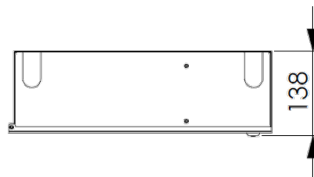

64 Port Sc Simplex Wall mounting B Type fiber optic splice box

- 64 Port SC Simplex
- Solid and sturdy metal structure for wall mounting
- Lockable front cover
- User friendly design with double section
- Ready thread for splice tray fastening

PN: WL0B64PSCSCC

Technical Data

Dimension HxWxD in mm
 Product Code For Colour
 Material Type

336 x 429 x 138mm
 RAL 9005 Black Color= WL0B64PSCSBL or RAL 7035 L.Gray = WL0B64PSCSLG
 Sheet Steel

Drawings

Front view

Side view

Top view

Isometric view