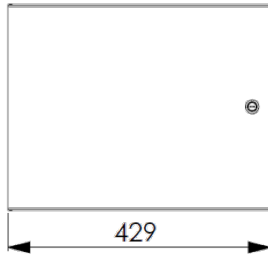

PN: WL0B56PSTSCC

Technical Data

Dimension HxWxD in mm
Product Code For Colour
Material Type

336 x 429 x 138mm
RAL 9005 Black Color= WL0B56PSTSBL or RAL 7035 L.Gray = WL0B56PSTSLG
Sheet Steel

Drawings

Front view

Side view

Top view

Isometric view