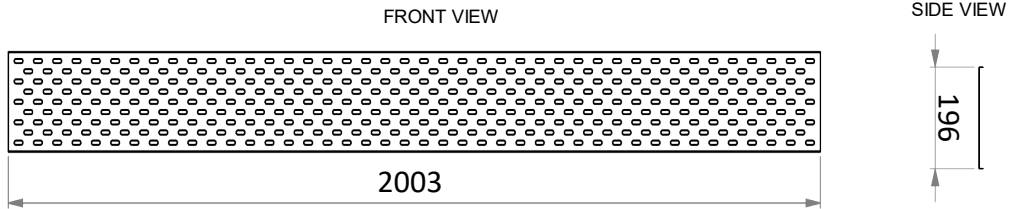

List Code: PAGLORG45VCT20

Technical Data

Dimension HxWxD in mm 2003 x 196 x 10mm

Mechanical Characteristics

Material Type TS-914 Galvanized Sheet Steel

Drawings

PERSPECTIVE VIEW