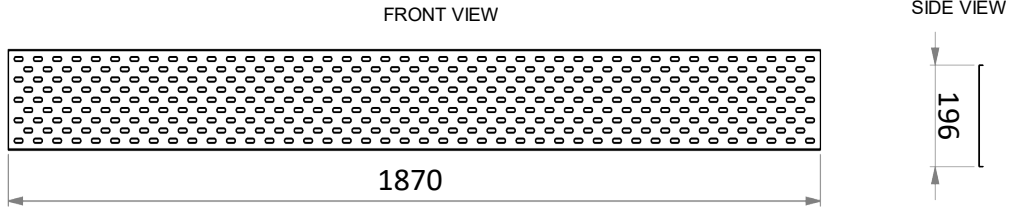

List Code: PAGLORG42VCT20

Technical Data

Dimension HxWxD in mm 1870 x 196 x 10mm

Mechanical Characteristics

Material Type TS-914 Galvanized Sheet Steel

Drawings

PERSPECTIVE VIEW