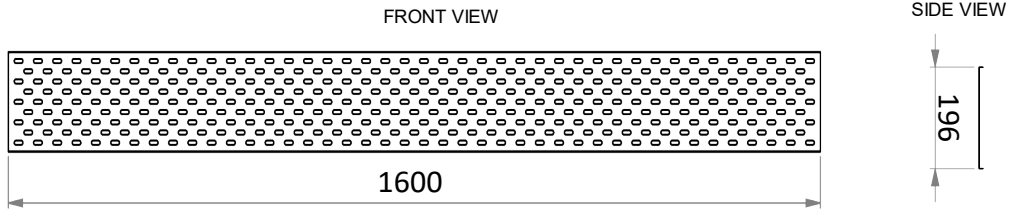

36U W200 Vertical Cable Organizer Tray (1 qty)

Vertical Cable Trays compatible with Elegant Net / Elegant Pro / Elegant Trio cabinets.

- User friendly design
- For Cable organization and routing inside the cabinet

List Code: PAGLORG36VCT20

Technical Data

Dimension HxWxD in mm 1600 x 196 x 10mm

Mechanical Characteristics

Material Type TS-914 Galvanized Sheet Steel

Drawings

PERSPECTIVE VIEW