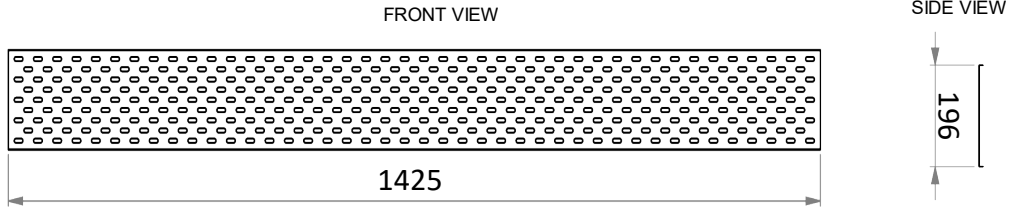

32U W200 Vertical Cable Organizer Tray (1 qty)

Vertical Cable Trays compatible with Elegant Net / Elegant Pro / Elegant Trio cabinets.

- User friendly design
- For Cable organization and routing inside the cabinet

List Code: PAGLORG32VCT20

Technical Data

Dimension HxWxD in mm 1425 x 196 x 10mm

Mechanical Characteristics

Material Type TS-914 Galvanized Sheet Steel

Drawings

PERSPECTIVE VIEW