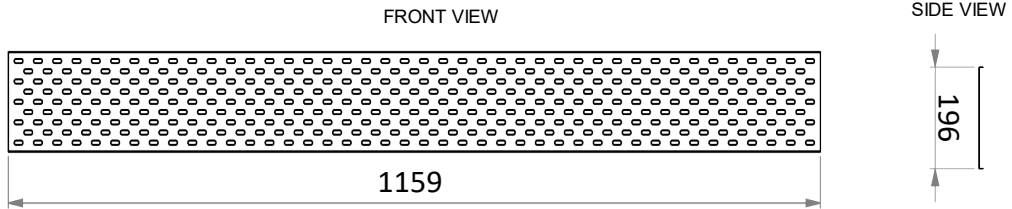

26U W200 Vertical Cable Organizer Tray (1 qty)

Vertical Cable Trays compatible with Elegant Net / Elegant Pro / Elegant Trio cabinets.

- User friendly design
- For Cable organization and routing inside the cabinet

List Code: PAGLORG26VCT20

Technical Data

Dimension HxWxD in mm 1159 x 196 x 10mm

Mechanical Characteristics

Material Type TS-914 Galvanized Sheet Steel

Drawings

PERSPECTIVE VIEW