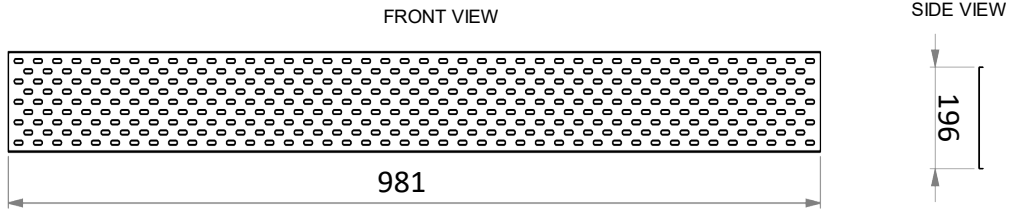

22U W200 Vertical Cable Organizer Tray (1 qty)

Vertical Cable Trays compatible with Elegant Net / Elegant Pro / Elegant Trio cabinets.

- User friendly design
- For Cable organization and routing inside the cabinet

List Code: PAGLORG22VCT20

Technical Data

Dimension HxWxD in mm 981 x 196 x 10mm

Mechanical Characteristics

Material Type TS-914 Galvanized Sheet Steel

Drawings

PERSPECTIVE VIEW