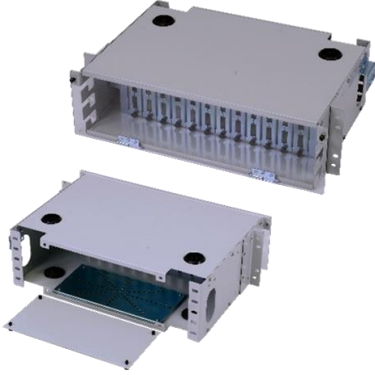

### 3U 19" 72 Port SC Simplex Distribution Box

- 72 Port SC Simplex
- 19" or 21" Rack mountable structure
- User friendly design
- 3 different cable entrance that from top, sides and rear provide flexibility
- Easily openable –lockable transparent front cover
- Increased accessibility and facilitated cable management with easily openable rear cover
- Modular face plate provides variable capacity
- Ready thread for splice tray fastening

**List Code:** 3UODM72PSCS CC

#### Technical Data

Dimension HxWxD in mm	133mm x 483mm x 326mm
Product Code For Colour	<i>RAL 9005 Black Color = 3UODM72PSCS BL or RAL 7035 L.Gray = 3UODM72PSCS LG</i>
Individual Packing Size HxWxD (mm)	145*525*420
Unit Net/Gross Weight	7,5 kg / 8 kg