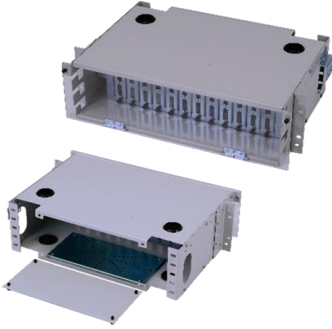

3U 19" 72 Port SC Duplex Distribution Box

- 72 Port SC Duplex
- 19" or 21" Rack mountable structure
- User friendly design
- 3 different cable entrance that from top, sides and rear provide flexibility
- Easily openable –lockable transparent front cover
- Increased accessibility and facilitated cable management with easily openable rear cover
- Modular face plate provides variable capacity
- Ready thread for splice tray fastening

List Code: 3UODM72PSCD CC

Technical Data

Dimension HxWxD in mm	133mm x 483mm x 326mm
Product Code For Colour	<i>RAL 9005 Black Color = 3UODM72PSCD BL or RAL 7035 L.Gray = 3UODM72PSCD LG</i>
Individual Packing Size HxWxD (mm)	145*525*420
Unit Net/Gross Weight	7,5 kg / 8 kg