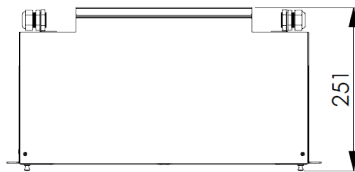

#### Technical Data

Dimension HxWxD in mm  
Product Code For Colour  
Material Type

44 x 483 x 251mm  
RAL 9005 Black Color = 1U19AF12PSCDBL or RAL 7035 L.Gray = 1U19AF12PSCDLG  
Sheet Steel

#### Drawings

Front view

Side view

Top view

Isometric view