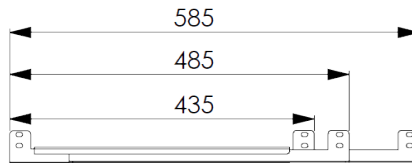

#### Technical Data

Dimension HxWxD in mm	47 x 485 x 44mm
Load Carrying Capacity	100 kg / 220 lbs

#### Drawings

FRONT VIEW

SIDE VIEW

PERSPECTIVE VIEW