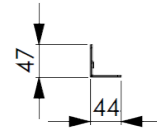

#### Technical Data

Dimension HxWxD in mm	47 x 485 x 44mm
Load Carrying Capacity	100 kg / 220 lbs

#### Drawings

FRONT VIEW

SIDE VIEW

PERSPECTIVE VIEW